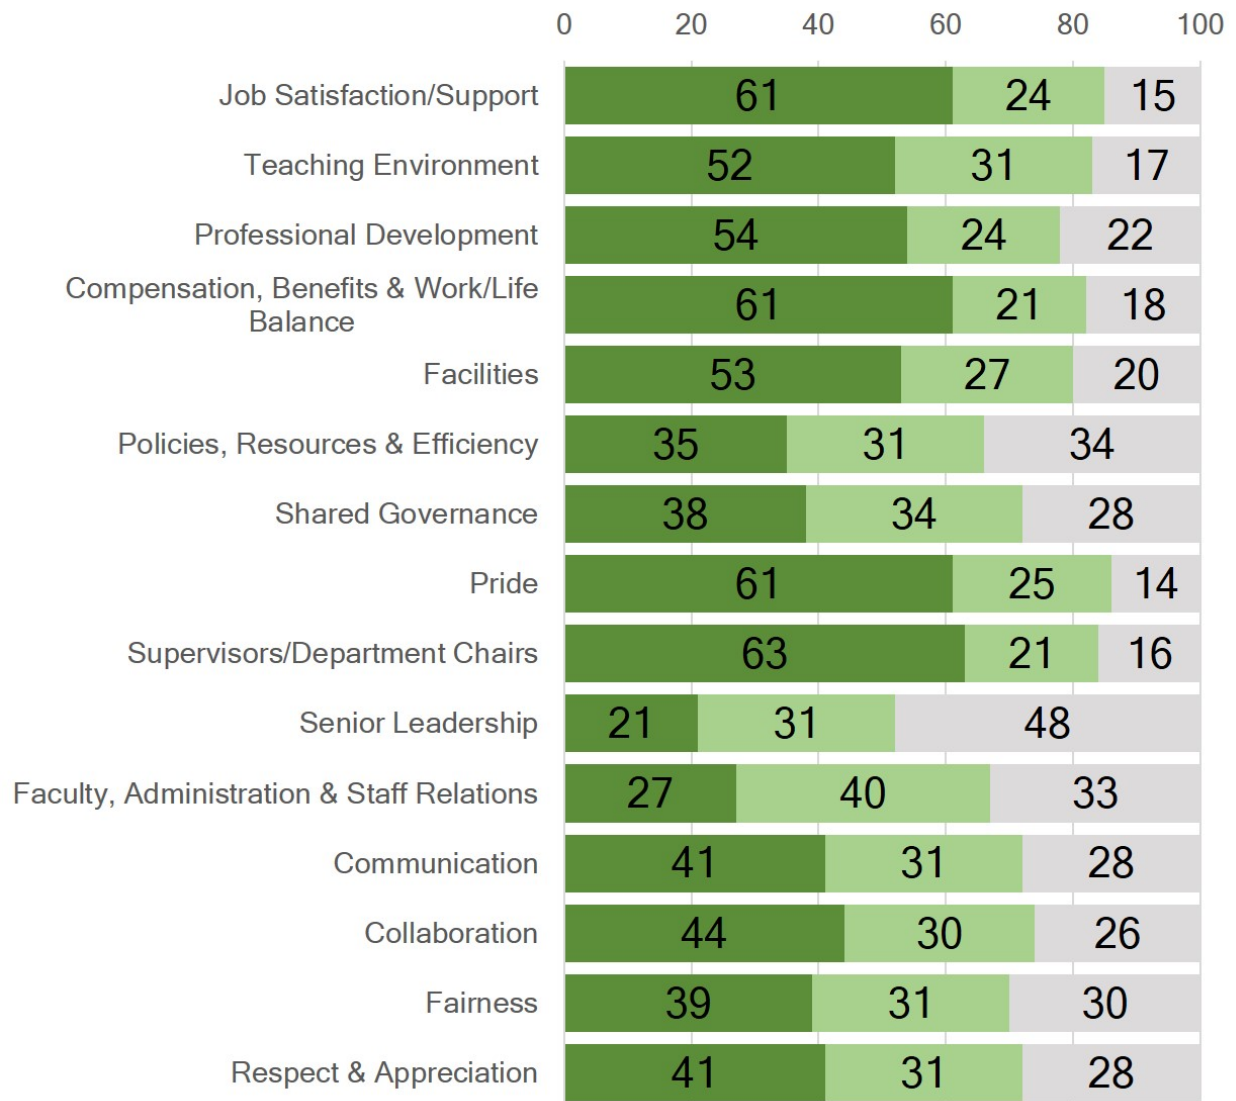

Overall snapshot of the 2019 Great Colleges to Work For Survey Results

Numbers correspond to percentages: This survey included 60 statements across 15 dimensions and was conducted in the Spring of 19 with an overall response rate of 33%. For each of the 15 dimensions: Green are positive responses, light green are neutral, and gray are negative.

ModernThink Your People. Your Advantage.